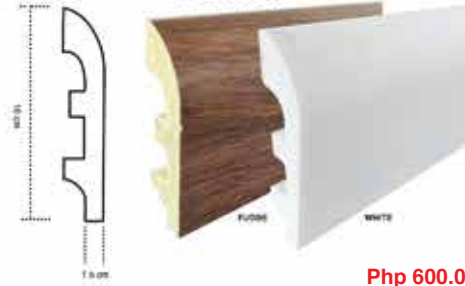

SKIRTING (BASEBOARD)

Php 400.00

Php 460.00

Php 600.00

Php 390.00

FUDGE WHITE

ES-005

Php 600.00

FUDGE WHITE

CROWN / CORNICE

Php 410.00

Php 270.00

Php 460.00

CHAIR RAILS

Php 350.00

WHITE

Php 550.00

WHITE

Php 400.00

WHITE

SKIRTING (BASEBOARD)

Php 500.00

WHITE

SKIRTING (BASEBOARD)

Php 600.00

WHITE