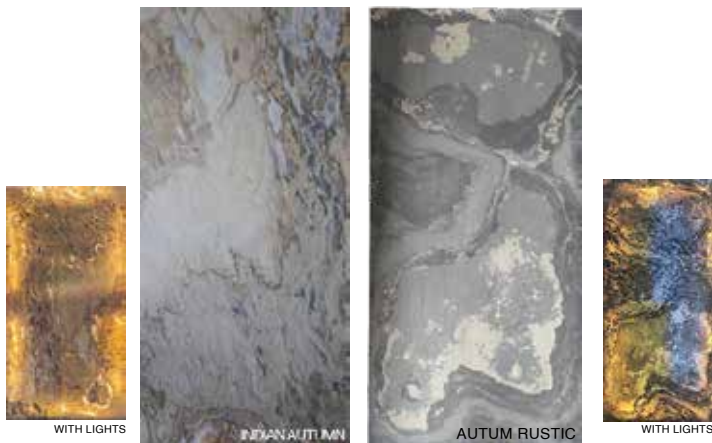

TRANSLUCENT SERIES