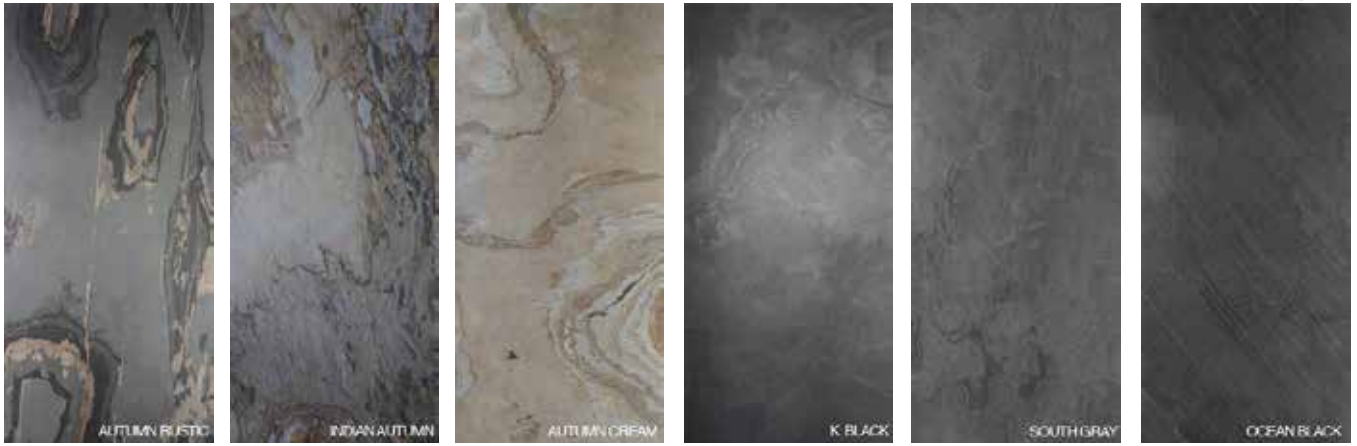

PRICE: 2,100.00 pc

STONE VENEER (4ft x 8ft)

SLATE SERIES

PRICE: 9,500.00 pc

QUARTZITE SERIES

PRICE: 9,500.00 pc

PRICE: 13,000.00 pc

PRICE: 11,500.00 pc