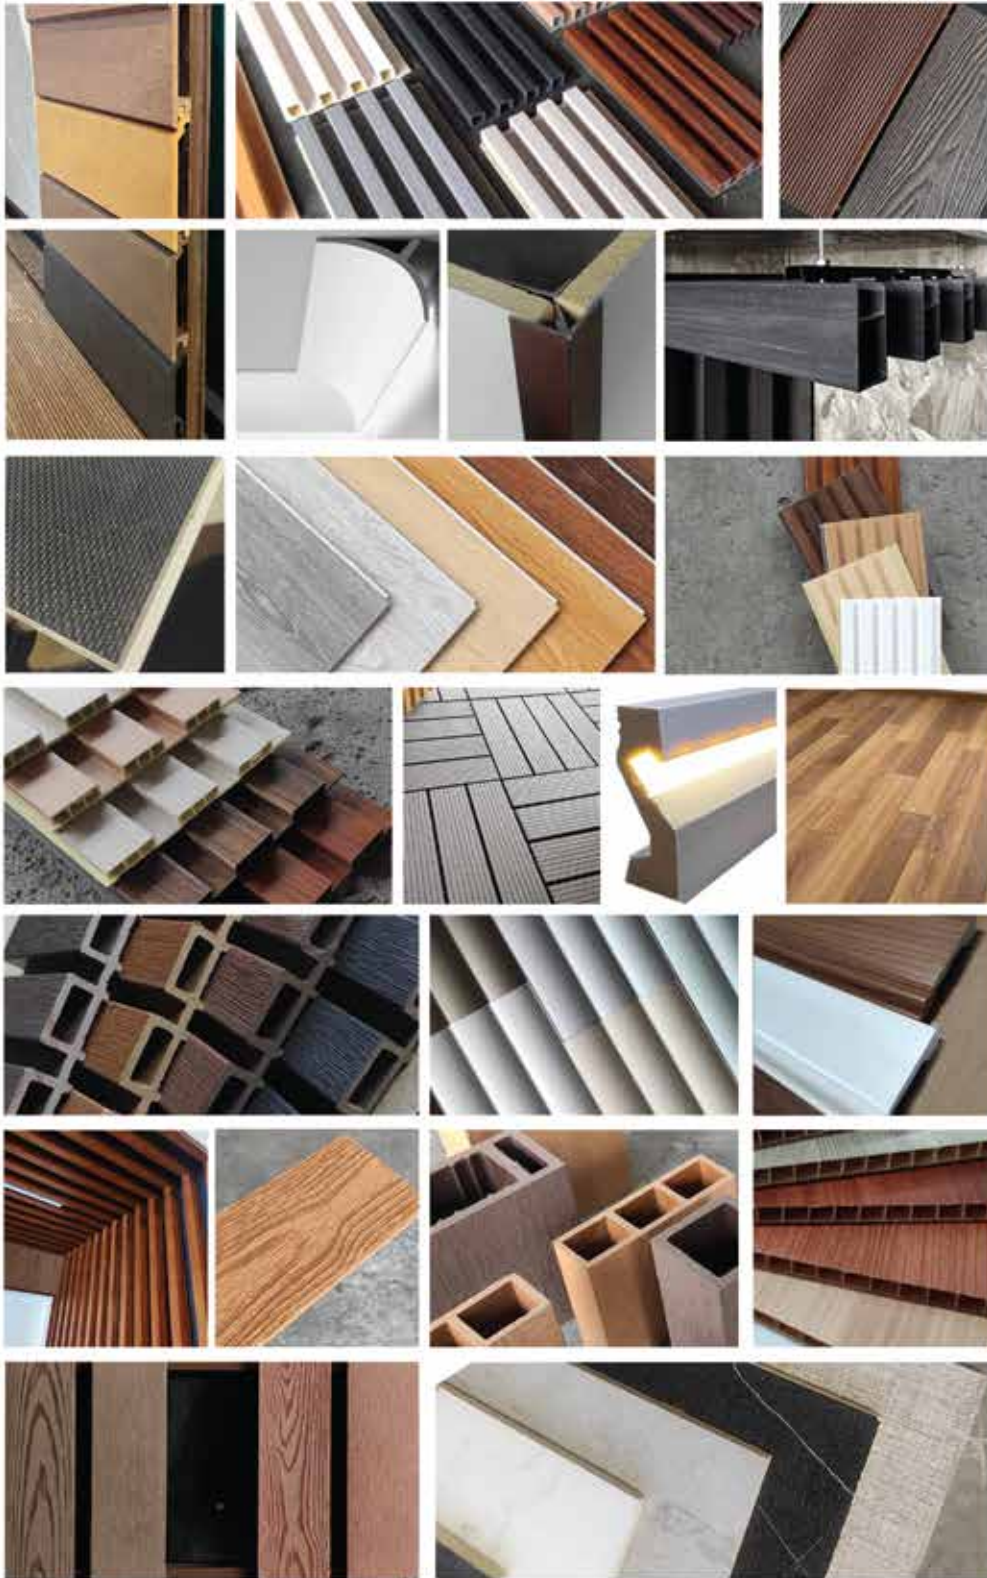

DECOCLAD

WALLS & CEILINGS

INTERIOR

Php 500.00

WHITE WHITE OAK BEECH CYPRESS CEDAR MAPLE GOLDEN OAK RED CEDAR WALNUT SAND GREY PEBBLE GREY ONYX BLACK

FLUTED INDOOR
Size: 100 x 24 x 2900mm

ACCESSORIES

Php 620.00